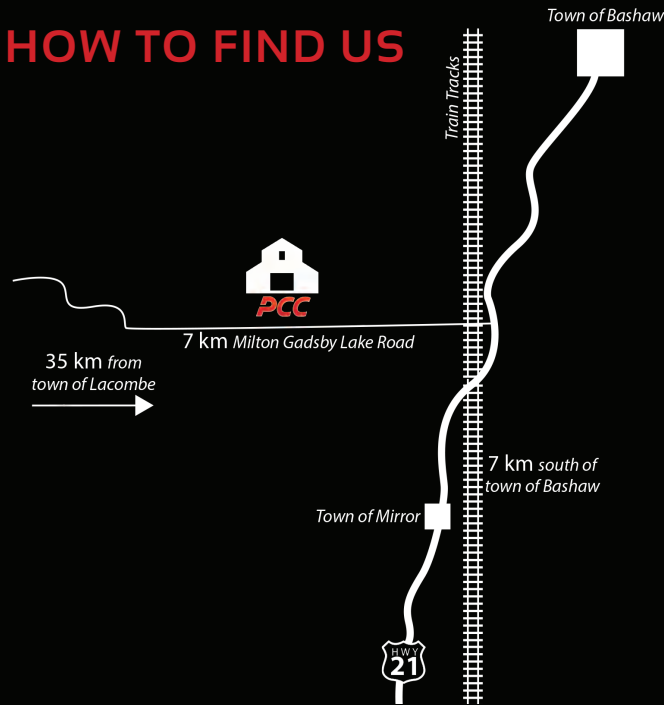

HOW TO FIND US

THURSDAY, FEBRUARY 24, 2022 / AT THE RANCH, BASHAW, AB / SALE TIME 1 PM